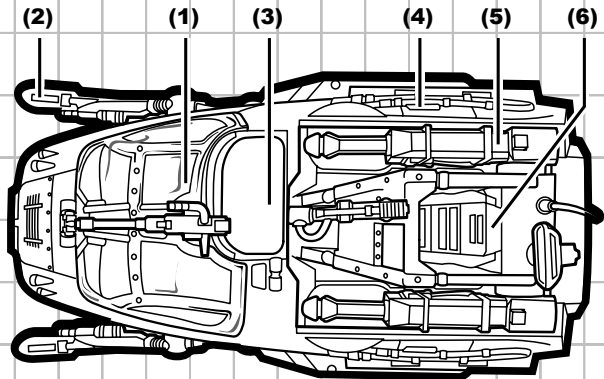

ICE SABRE™ with FROSTBITE® figure

- 1. FIGURE FITS INSIDE COCKPIT**
- 2. PIVOTING FRONT SKIS**
- 3. FIGURE FITS INSIDE GUN STATION**
- 4. DOORS OPEN**
- 5. LAUNCHER FIRES MULTIPLE MISSILES**
- 6. POP-UP GUN STATION**

AGES 5+

56690/61176 Asst.

WARNING:

CHOKING HAZARD—Small parts.
Not for children under 3 years.

ICE SABRE™ FEATURES

Includes vehicle, figure and missiles.

1. Pull skis forward for driving position. The skis can be pivoted.
- 2a. Press button to raise gunner station.
- 2b. Insert missiles into launch bays. Press buttons to fire missiles.
3. Open canopy. Figure fits inside cockpit.
4. Open tailgate. A figure can be placed on the tailgate or inside vehicle.